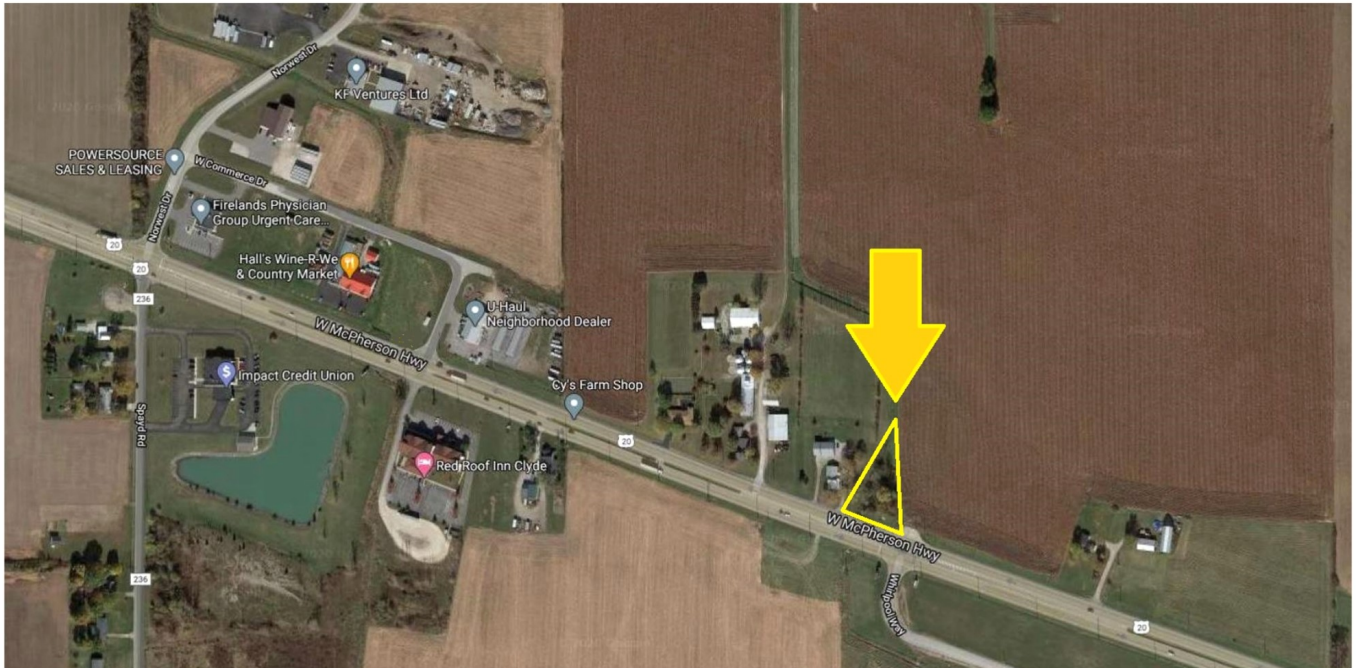

# 1270 W McPherson Hwy, Clyde .43 Acre Lot

***For Sale for  
\$25,000***

**Call Chuck Williams today  
at  
419-680-6393**

**.43 Acre  
Commercial Lot in  
high visibility and  
high traffic  
location!**