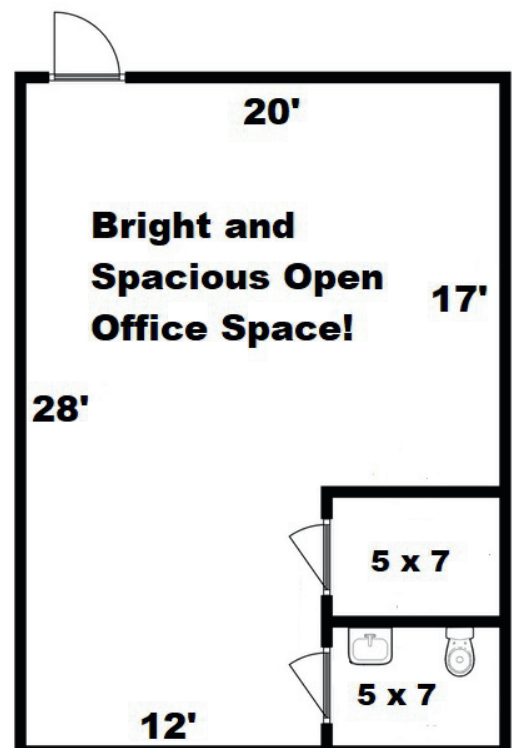

422 McPherson Hwy Suite B

555 Square Feet

www.northcoast4rent.com

Call Chuck Williams
419-680-6393

For Lease for
\$449 a month

This high traffic location on
McPherson Hwy in Clyde, Ohio
features...

Large Parking Area

Signage Available

Newly Repainted

New Plank Floor

Bright and Open

Utility/Network Room

www.northcoast4rent.com